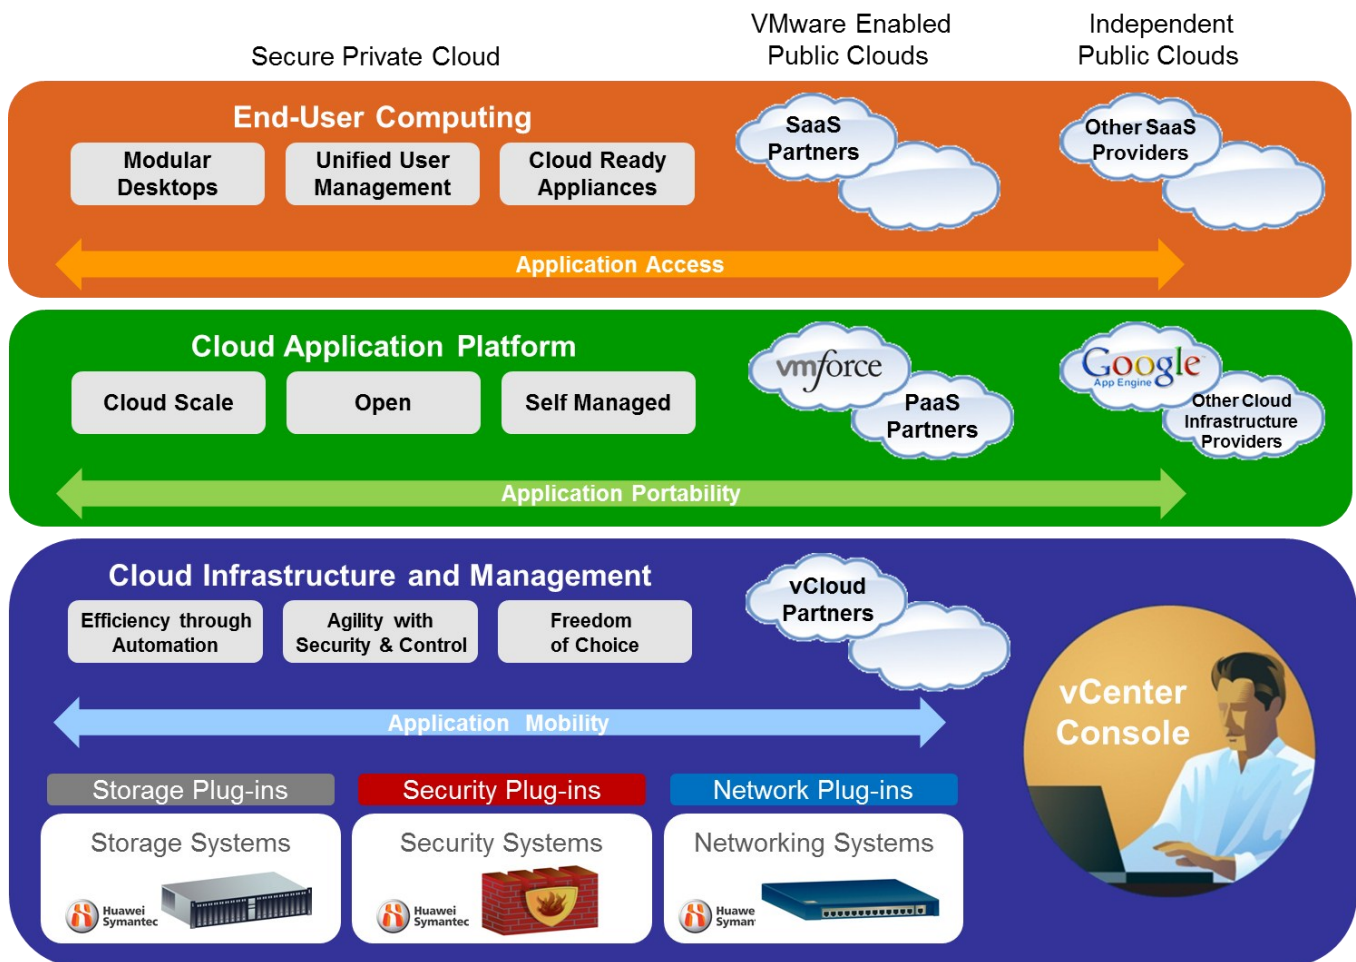

Technology Brief

Huawei Symantec

Huawei Symantec PowerSteering™ for VMware

Huawei Symantec is optimizing data center infrastructure in virtualized environments by integrating their products with the emerging management capabilities of VMware. Unlike major infrastructure providers with management software that competes with VMware, Huawei Symantec empowers data center managers to maximize the use of hypervisors to take over control of their data centers, their costs and their futures. To achieve this goal, the company offers the Huawei Symantec PowerSteering™ Architecture, and Huawei Symantec PowerSteering™ for VMware – a suite of plug-ins which allow administrators to manage Huawei Symantec storage systems from their vCenter console.

PowerSteering for VMware Architecture

The linkage which PowerSteering provides from storage to VMware is transparent, and the rough “Manual Steering” previously used to manage storage, is replaced by smooth “Power Steering” from a single vCenter console.